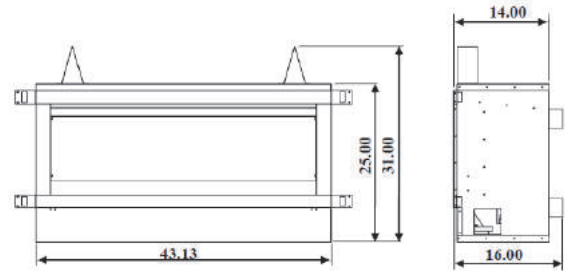

The minimum clearance to combustibles are as follows:

DIMENSIONAL INFORMATION

*CERTIFIED for wood framing

Framing Dim:

31"H x 47-3/8"W x 16"D

Internal Ceiling = Min 48"

Mantle Height = 42"

Features