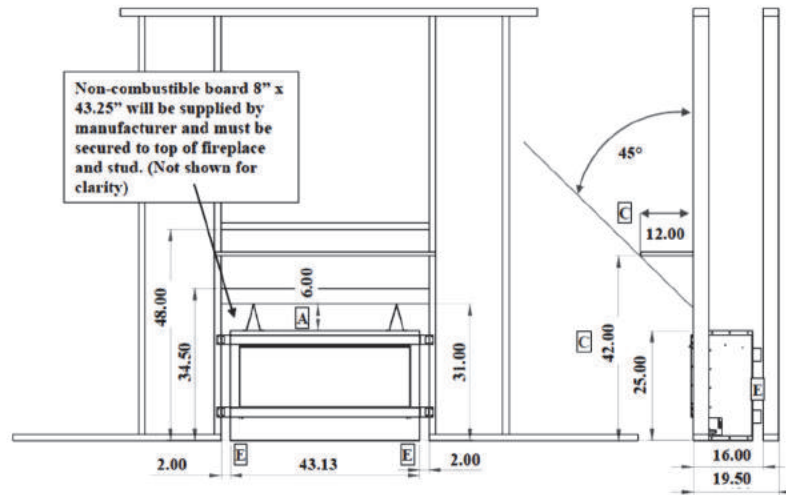

#100-11091 Bridgeport Rd. B.C. V6X 1T3 Ph:604-231-8923 Fx:604-231-8924

[www. Savannahheating.com](http://www.Savannahheating.com)

OD2000 with Cover

Model	BTU's		Vent	Height		Width		Depth		Viewing Area		Efficiency
	Natural Gas	Propane		Actual	Framing	Actual	Framing	Actual	Framing	Height	Width	
OD2000	Hi 40,000	32,500	Vent-less	25"	31"	43-1/8"	47-3/8"	14"	16"			
	Lo 29,000	24,000										

The minimum clearance to combustibles are as follows:

DIMENSIONAL INFORMATION

*CERTIFIED for wood framing

Framing Dim:

31"H x 47-3/8"W x 16"D

Internal Ceiling = Min 48"

Mantle Height = 42"

Features